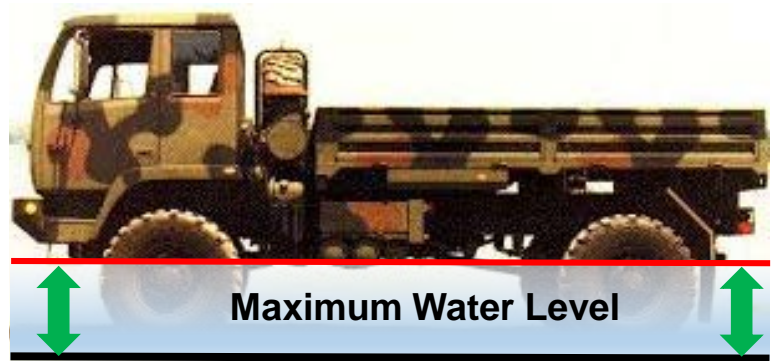

## LMTV and FMTV on Flooded Roadways

### \*\*\*CAPABILITIES\*\*\*

THE LMTV & FMTV CAN FORD WATER UP TO 30 in. (76 cm) DEEP FOR 15 MINUTES WITHOUT DAMAGE OR REQUIRING MAINTENANCE BEFORE OPERATION CAN CONTINUE.